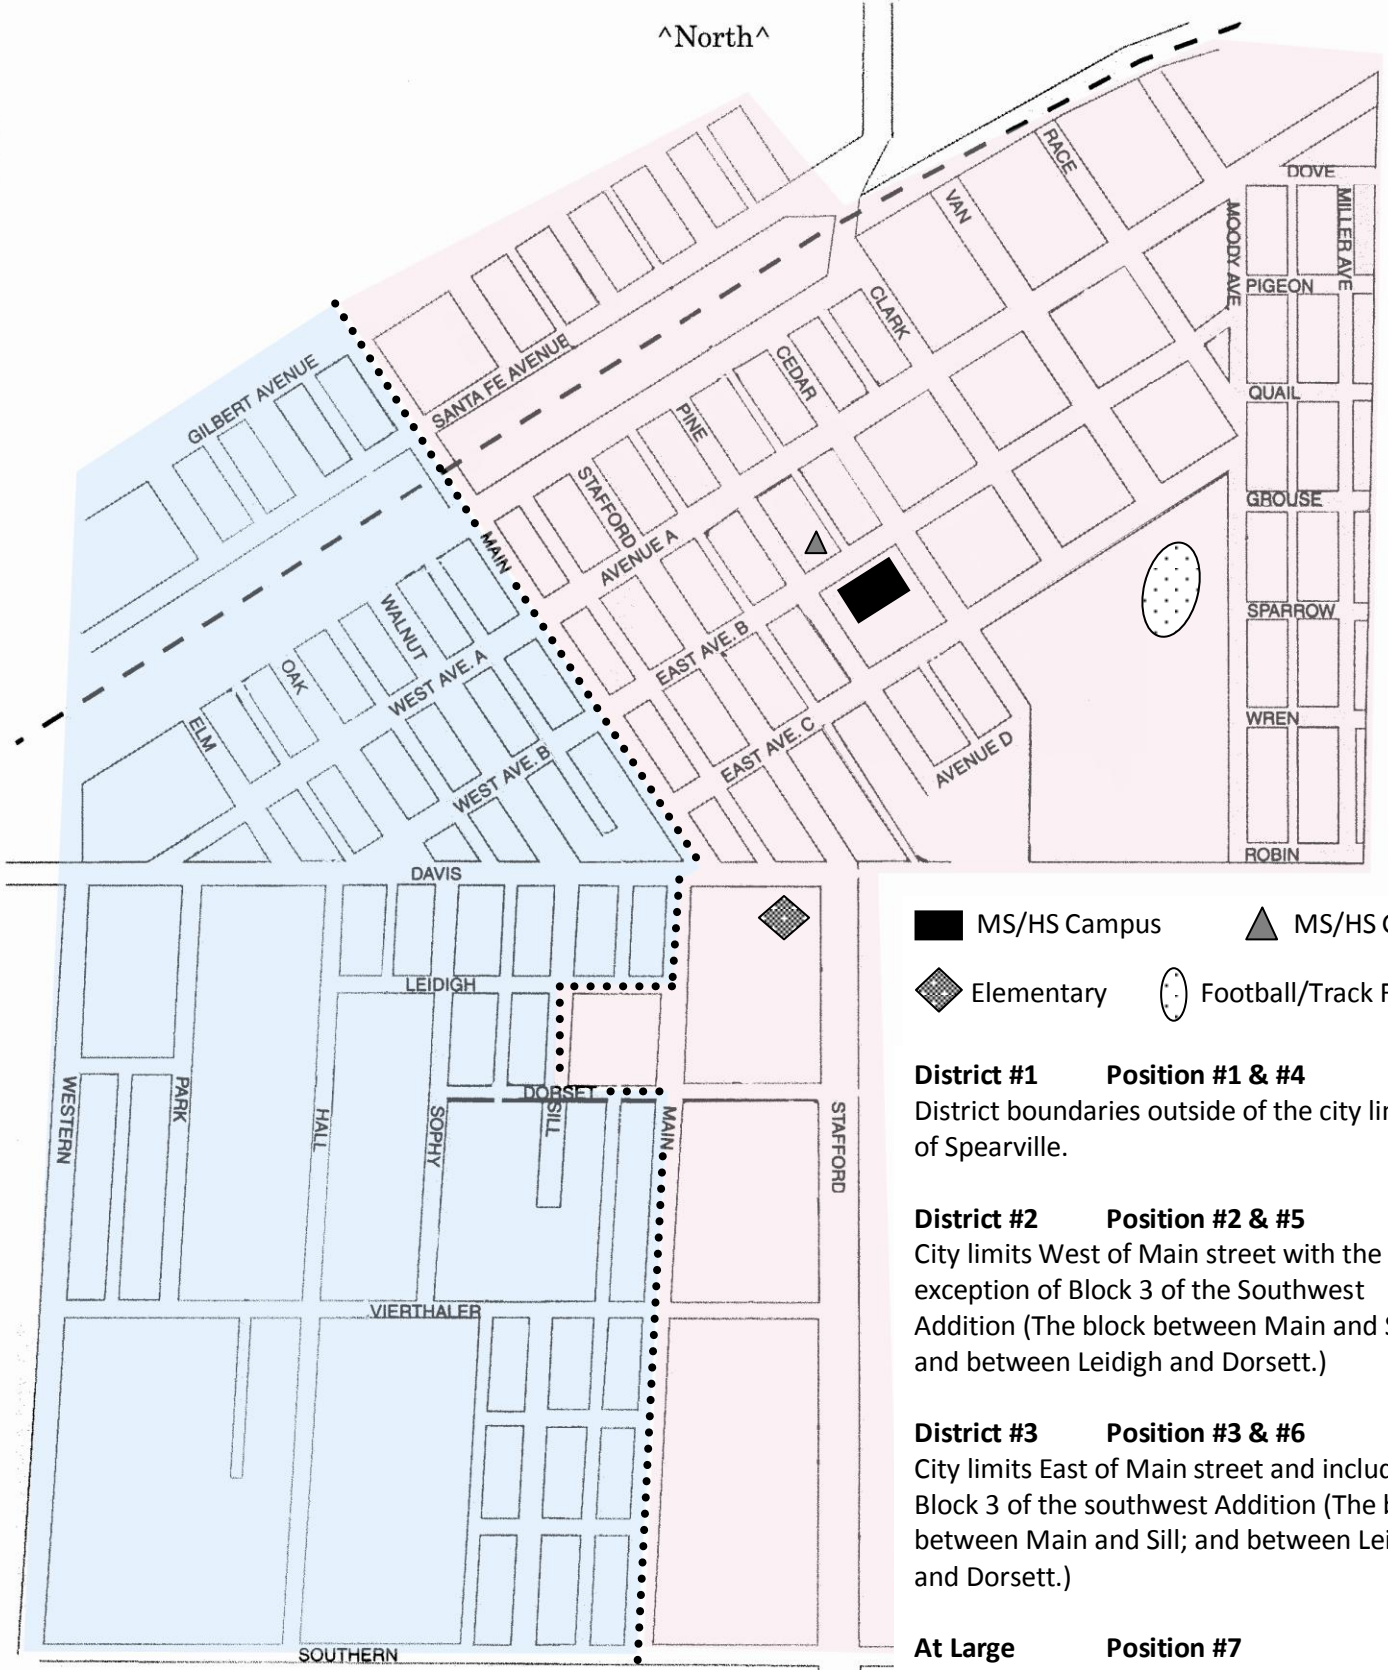

USD 381 Board of Education District Positions

^North^

- MS/HS Campus
- MS/HS Gym
- Elementary
- Football/Track Field

District #1 Position #1 & #4
 District boundaries outside of the city limits of Spearville.

District #2 Position #2 & #5
 City limits West of Main street with the exception of Block 3 of the Southwest Addition (The block between Main and Sill; and between Leidigh and Dorsett.)

District #3 Position #3 & #6
 City limits East of Main street and including Block 3 of the southwest Addition (The block between Main and Sill; and between Leidigh and Dorsett.)

At Large Position #7
 Anywhere within the district boundary.